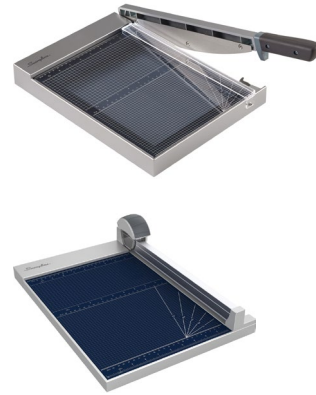

2024 Consumer Promotion

GET CASH BACK

WITH A PURCHASE OF THESE SWINGLINE PRODUCTS

SPEND $100, GET A $25 GIFT CARD. AND/OR SPEND $150, GET A $50 GIFT CARD

Swingline® Paper Trimmers

ACCO Item	Cust. Item No.	Description
G7010011	SWI 10011	CLASSICCUT 1210W Guillotine Trimmer
G7010014	SWI 10014	CLASSICCUT 1515G Guillotine Trimmer
G7010005	SWI 10005	CLASSICCUT 1225G Guillotine Trimmer
G7010006	SWI 10006	CLASSICCUT 1525G Guillotine Trimmer
G7010007	SWI 10007	CLASSICCUT 1208P Trimmer
G7010008	SWI 10008	CLASSICCUT 1210P Trimmer
G7010009	SWI 10009	CLASSICCUT 1215P Trimmer